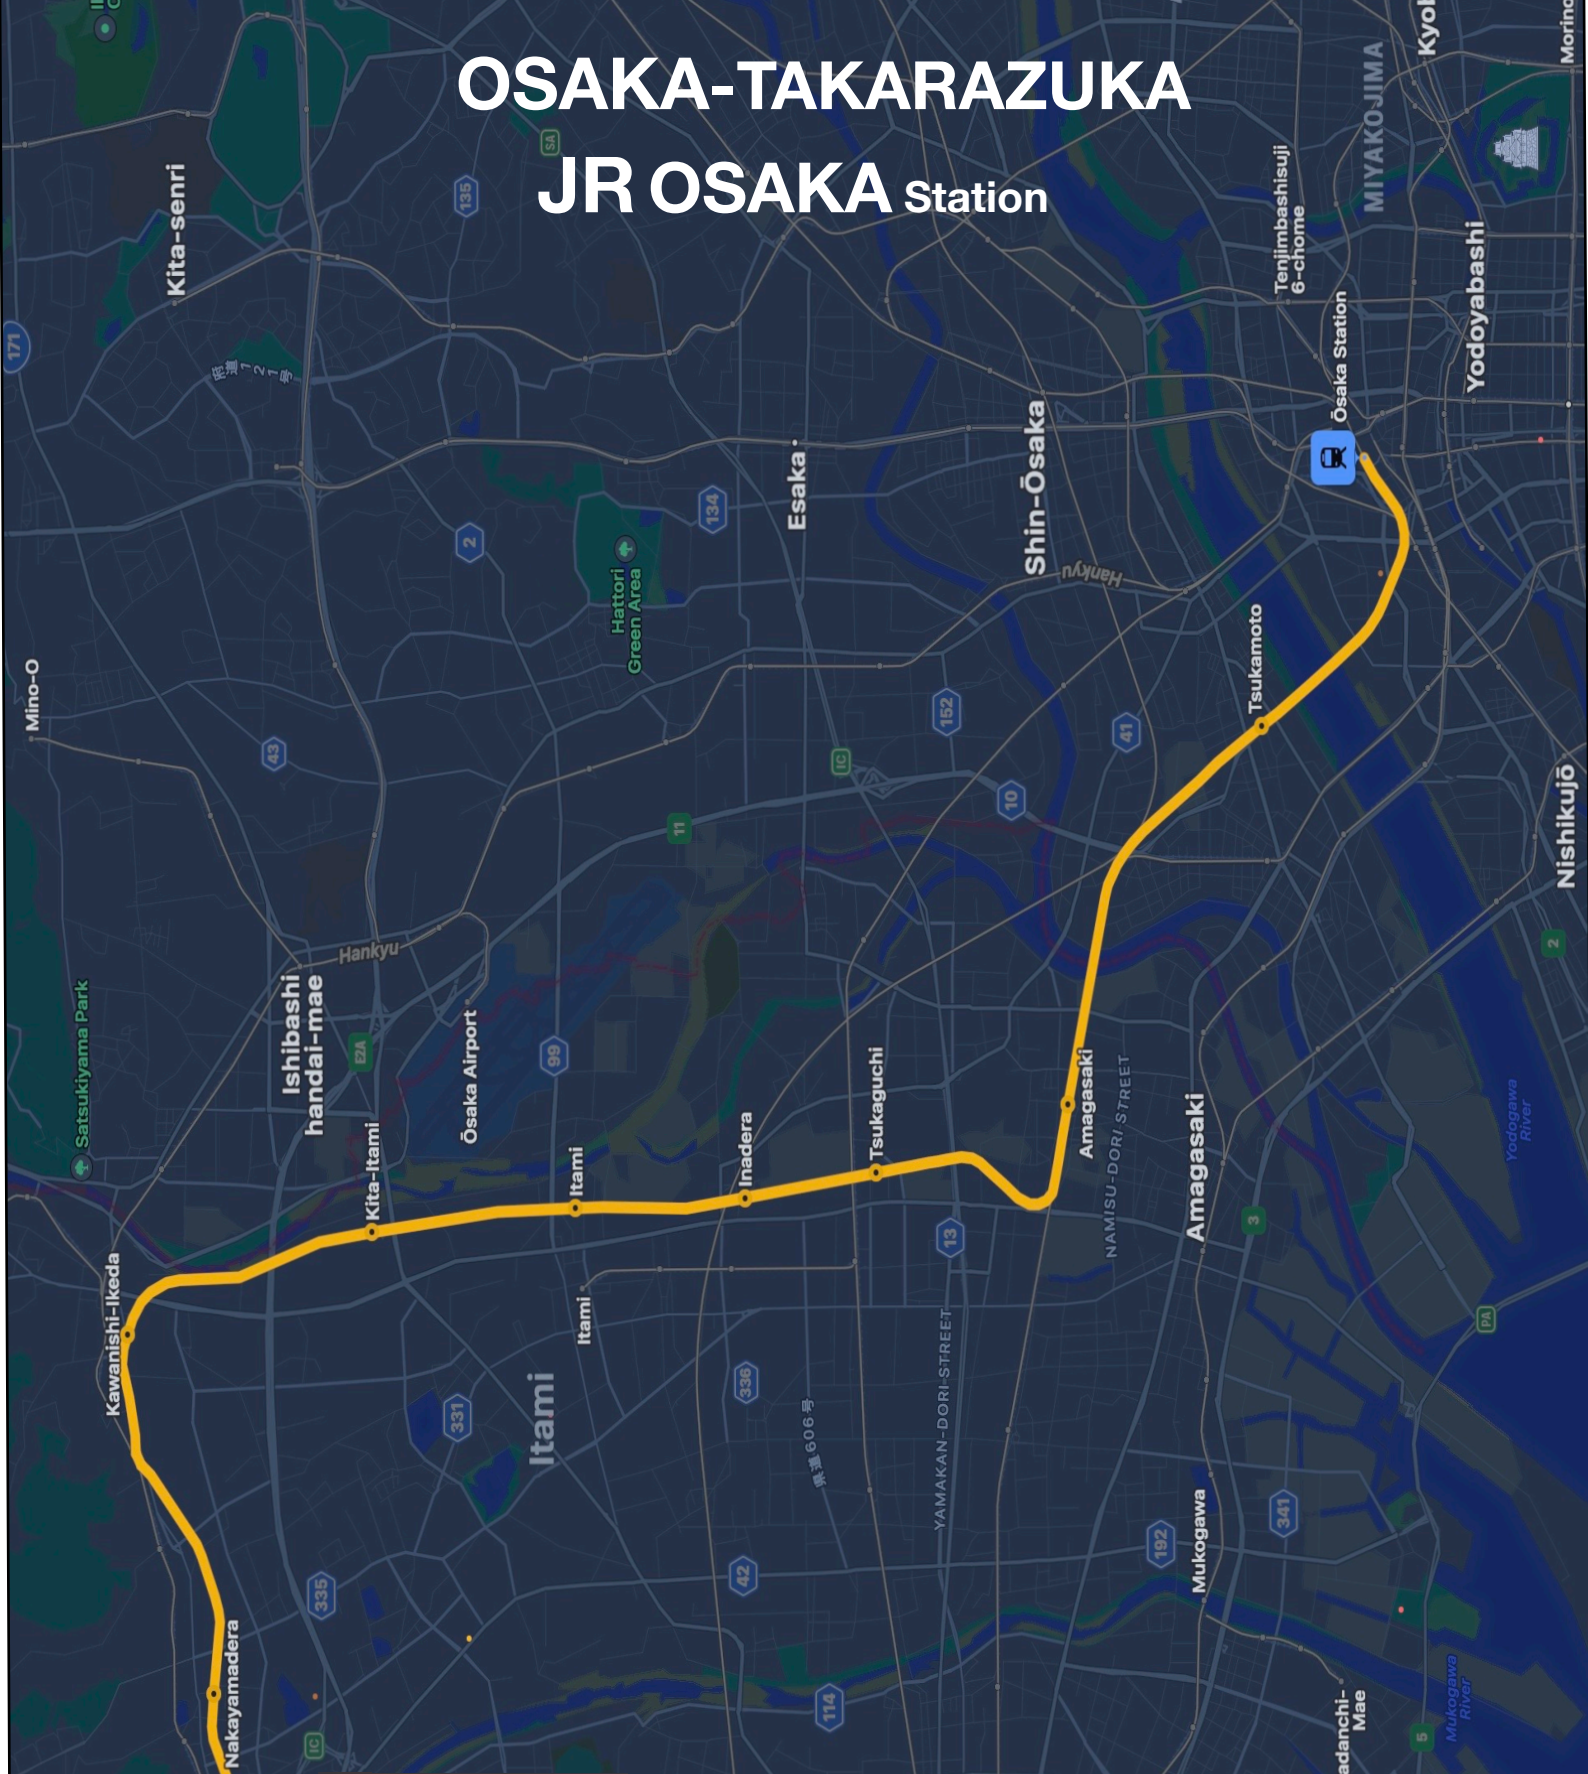

OSAKA-TAKARAZUKA

JR OSAKA Station

9:17 AM arrival

25 min · Leave by 8:52 AM · ¥330

Start
Osaka Station

Board the JR Kobe Line
Rapid to Kakogawa
¥330

Scheduled at 8:52 AM

[More](#)

Exit train at Amagasaki

Next stop

Osaka 8:52 AM

Ride 1 stop, 5 min

Amagasaki 8:57 AM

Transfer to platform **3**

Board the JR Takarazuka Line
Rapid to Shin-Sanda

Scheduled at 8:58 AM

Start

Ōsaka Station

Board the JR Takarazuka Line

Local to Shin-Sanda

Scheduled at 8:45 AM

[More](#)

Exit train at Takarazuka

After Nakayamadera

Ōsaka

8:45 AM

Ride 9 stops, 35 min

Takarazuka

9:20 AM

Arrive

Takarazuka Station

JR OSAKA-TAKARAZUKA