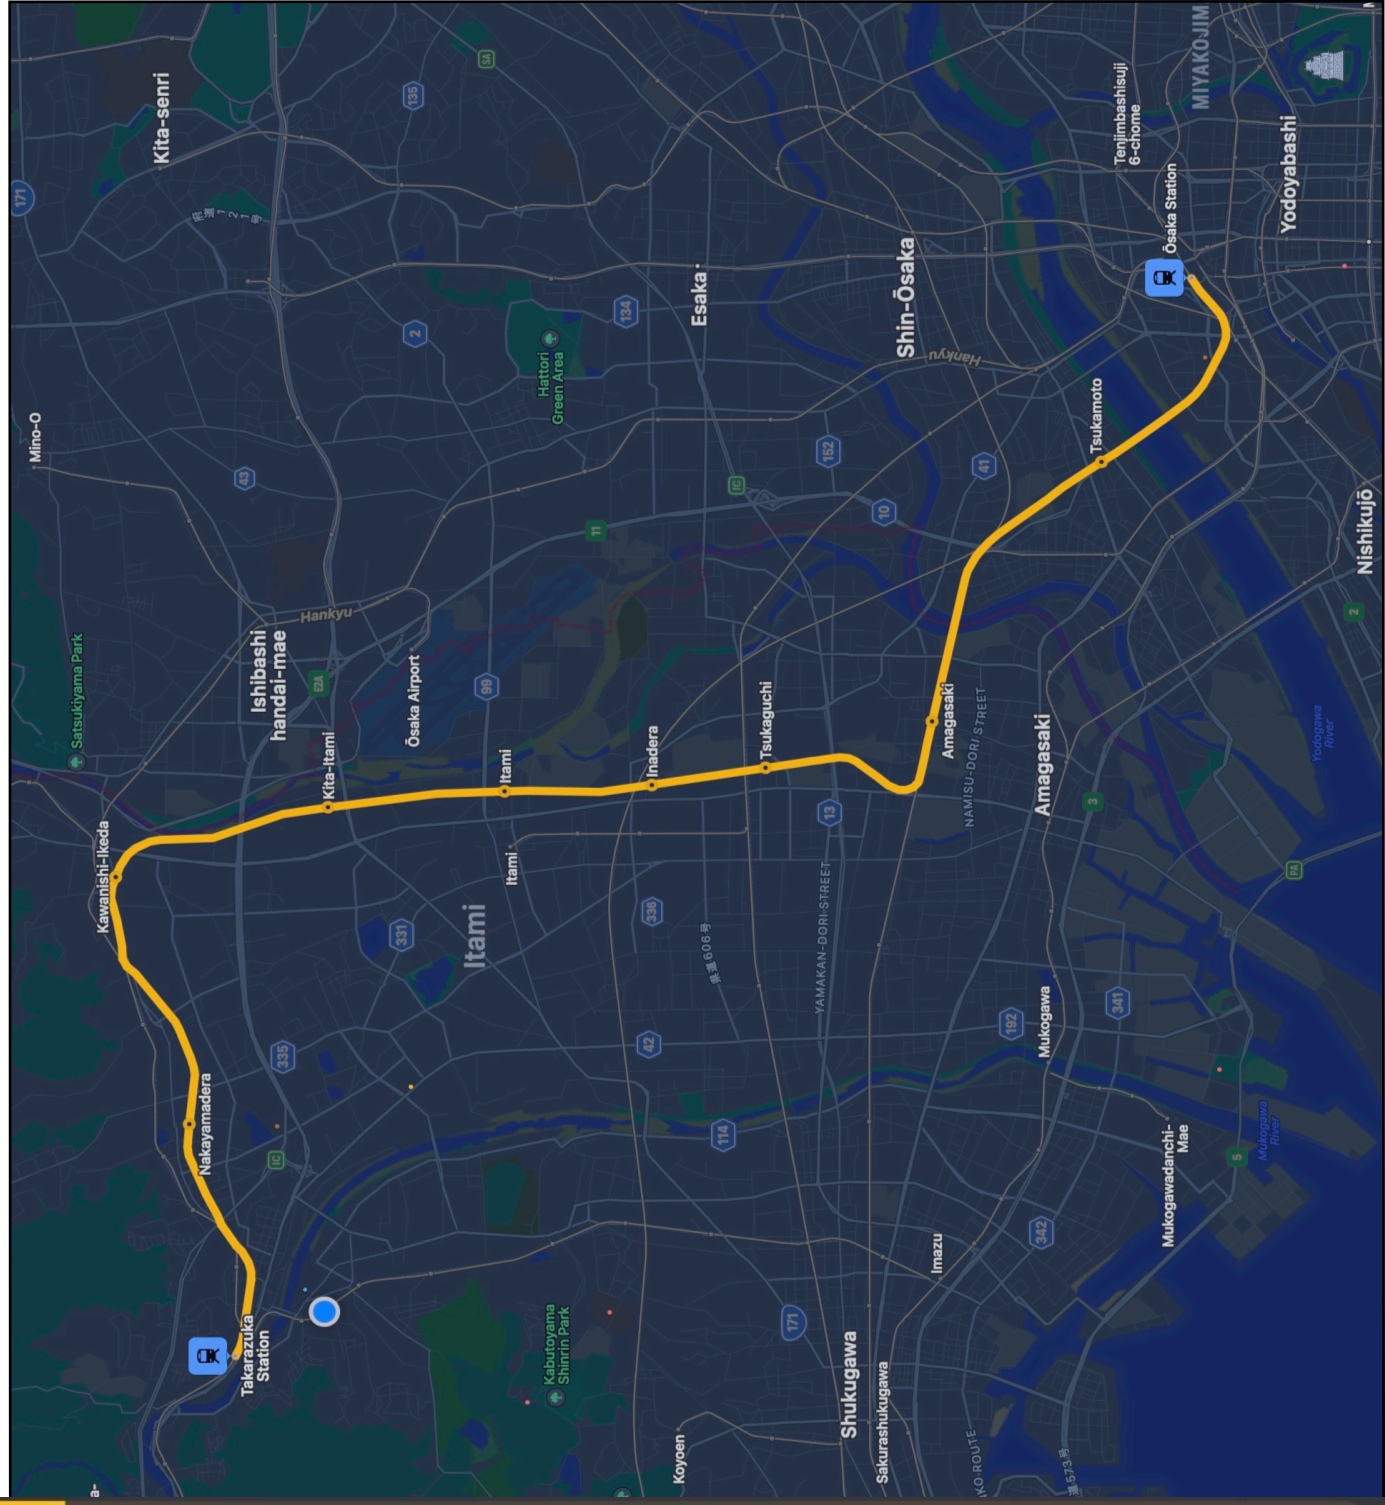

OSAKA-TAKARAZUKA

JR OSAKA Station

9:17 AM arrival

25 min · Leave by 8:52 AM · ¥330

Start
Osaka Station

Board the JR Kobe Line
Rapid to Kakogawa
¥330

Scheduled at 8:52 AM

[More](#)

Exit train at Amagasaki

Next stop

Osaka 8:52 AM

Ride 1 stop, 5 min

Amagasaki 8:57 AM

Transfer to platform **3**

Board the JR Takarazuka Line
Rapid to Shin-Sanda

Scheduled at 8:58 AM

Start

Ōsaka Station

Board the JR Takarazuka Line

Local to Shin-Sanda

Scheduled at 8:45 AM

[More](#)

Exit train at Takarazuka

After Nakayamadera

Ōsaka

8:45 AM

Ride 9 stops, 35 min

Takarazuka

9:20 AM

Arrive

Takarazuka Station

JR OSAKA-TAKARAZUKA